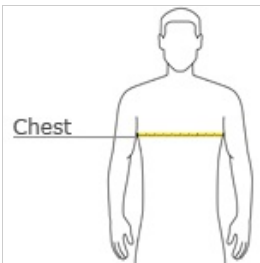

CARE INSTRUCTIONS

Machine wash warm, inside out, with like colors. Only non-chlorine bleach. Tumble dry low. Medium iron. Do not iron decoration. Do not dry clean.

front

back

HOW TO MEASURE

CHEST WIDTH

Measure under the arm and around the fullest part of the chest with arms down, keeping tape horizontal.

SIZE CHART

	XS	S	M	L	XL	2XL
Chest	31-34	34-37	38-41	42-45	46-49	50-53

COLOR INFORMATION

Charcoal-Black Triblend
PMS 426C

Grey Triblend
PMS 416U

Maroon Triblend
PMS 209U

Navy Triblend
PMS 2380C

Solid Black Triblend
PMS BLACK C