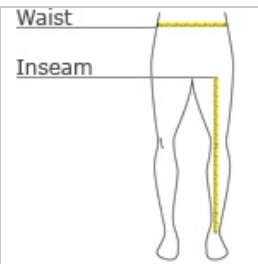

BELLA+CANVAS.

BELLA+CANVAS® Unisex Jogger Sweatpants. BC3727

- White cord drawstring
- Tear-away label
- Side pockets
- Rib knit ankle cuffs
- Black and Dark Grey Heather: 7-ounce, 52/48 Airlume combed and ring spun cotton/poly fleece, 32 singles
- Athletic Heather: 7-ounce, 90/10 Airlume combed and ring spun cotton/poly fleece, 32 singles
- Heather Navy: 7-ounce, 60/40 Airlume combed and ring spun cotton/poly fleece, 32 singles

CARE INSTRUCTIONS

Machine wash warm, inside out, with like colors. Only non-chlorine bleach. Tumble dry low. Medium iron. Do not iron decoration. Do not dry clean.

front

back

HOW TO MEASURE

WAIST

Measure around the smallest part of the natural waist.

INSEAM

Measure a similar style pant that fits well and is the desired length. Measure from the crotch seam to the hem.

SIZE CHART

	XS	S	M	L	XL	2XL
Waist	26-28	30-32	32-34	34-36	36-38	38-42

COLOR INFORMATION