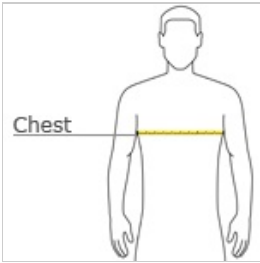

BELLA+CANVAS. BELLA+CANVAS® Youth Sponge Fleece Pullover Hoodie BC3719Y

- Tear-away label
- Side seamed
- Solid Colors: 7-ounce, 52/48 Airlume combed and ring spun cotton/poly fleece, 32 singles
- Athletic Heather: 7-ounce, 90/10 Airlume combed and ring spun cotton/poly fleece, 32 singles

CARE INSTRUCTIONS

Machine wash warm, inside out, with like colors. Only non-chlorine bleach. Tumble dry low. Medium iron. Do not iron decoration. Do not dry clean.

HOW TO MEASURE

CHEST WIDTH
Measure under the arm and around the fullest part of the chest with arms down, keeping tape horizontal.

SIZE CHART

	S	M	L
Size	6/8	10/12	12/14
Chest	28-30	30-32	32-34

COLOR INFORMATION

Athletic Heather Black
PMS 428U

PMS BLACK C

Dark Grey Heather
PMS 426C

Navy
PMS 533C