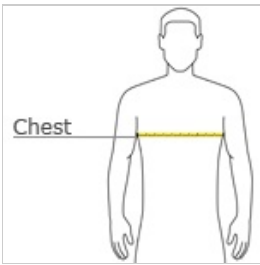

BELLA+CANVAS.

BELLA+CANVAS® Unisex Triblend Long Sleeve Tee BC3513

- Retail fit
- Tear-away label
- Side seamed
- Ribbed cuffs
- 3.8-ounce, 50/25/25 poly/Airlume combed and ring spun cotton/rayon, 40 singles
- Select colors XS-3XL

**

CARE INSTRUCTIONS

Machine Wash Warm, Inside Out, With Like Colors. Only Non-Chlorine Bleach. Tumble Dry Low. Medium Iron. Do Not Iron Decoration. Do Not Dry Clean.

front

back

HOW TO MEASURE

CHEST WIDTH

Measure under the arm and around the fullest part of the chest with arms down, keeping tape horizontal.

SIZE CHART

	XS	S	M	L	XL	2XL	3XL
Chest	31-34	34-37	38-41	42-45	46-49	50-53	54-57

COLOR INFORMATION

					
Denim Triblend	Grey Triblend PMS 416CP	Maroon Triblend PMS 209U	Navy Triblend PMS 289U	Solid Black Triblend PMS Black C	True Royal Triblend PMS 286CP