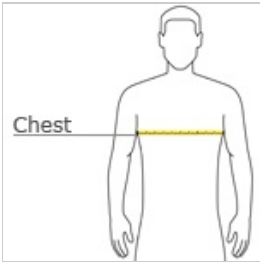

**BELLA+CANVAS.**

**BELLA+CANVAS® Unisex Jersey Long Sleeve Hoodie. BC3512**

- Retail fit
- Tear-away label
- Crossover V at neckline
- Side seamed
- 4.2-ounce, 100% Airlume combed and ring spun cotton, 32 singles
- Heather CVC: 52/48 Airlume combed and ring spun cotton/poly, 32 singles

**CARE INSTRUCTIONS**

Machine wash warm, inside out, with like colors. Only non-chlorine bleach. Tumble dry low. Medium iron. Do not iron decoration. Do not dry clean.

front

back

**HOW TO MEASURE**

**CHEST WIDTH**  
Measure under the arm and around the fullest part of the chest with arms down, keeping tape horizontal.

**SIZE CHART**

	XS	S	M	L	XL	2XL
Chest	31-34	34-37	38-41	42-45	46-49	50-53

**COLOR INFORMATION**

Black  
PMS Black C

Deep Heather  
PMS 2333CP