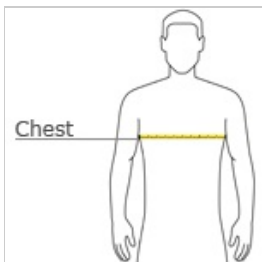

# BELLA+CANVAS. BELLA+CANVAS® Unisex Triblend Short Sleeve V-Neck Te. BC3415

- Retail fit
- Tear-away label
- Side seamed
- 3.8-ounce, 50/25/25 poly/Airlume combed and ring spun cotton/rayon, 40 singles

### HOW TO MEASURE

#### CHEST WIDTH

Measure under the arm and around the fullest part of the chest with arms down, keeping tape horizontal.