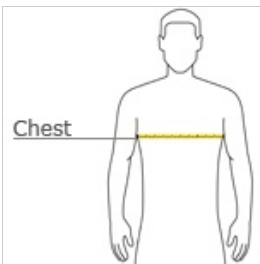

BELLA+CANVAS. BELLA+CANVAS® Unisex Jersey Short Sleeve V-Neck Tee. BC3005

- Retail fit
- Tear-away label
- Side seamed
- Shoulder taping
- Solid Colors: 4.2-ounce, 100% Airlume combed and ring spun cotton, 32 singles
- Ash: 99/1 Airlume combed and ring spun cotton/poly
- Athletic Heather/Black Heather: 90/10 Airlume combed and ring spun cotton/poly
- Heather CVC Colors: 52/48 Airlume combed and ring spun cotton/poly
- Marble Colors: 4-ounce, 91/9 poly/Airlume combed and ring spun cotton, 32 singles
- Slub Colors: 4-ounce, 50/37.5/12.5 poly/Airlume combed and ring spun cotton/rayon, 32 singles

front

back

CARE INSTRUCTIONS

Machine wash warm, inside out, with like colors. Only non-cholorine bleach. Tumble dry low. Medium iron. Do not iron decoration. Do not dry clean.

HOW TO MEASURE

CHEST WIDTH

Measure under the arm and around the fullest part of the chest with arms down, keeping tape horizontal.

SIZE CHART

	XS	S	M	L	XL	2XL	3XL
Chest	31-34	34-37	38-41	42-45	46-49	50-53	54-57

COLOR INFORMATION

 Ash PMS 428CP	 Asphalt PMS BLACK 7U	 Asphalt Slub PMS 425 C	 Athletic Heather PMS 428U	 Black PMS Black C	 Black Heather PMS BLACK 7 CP	 Black Marble PMS Black 7C	 Dark Grey Heather PMS 426C	 Deep Heather PMS 2333CP	 Deep Teal PMS 3025CP	 Forest Marble PMS 267 UP
 Heather Cardinal PMS 7421 C	 Heather Grass Green PMS 3425 UP	 Heather Navy PMS 2379C	 Heather Red PMS 193C	 Heather Slate	 Heather True Royal PMS 286CP	 Maroon PMS 7643C	 Maroon Marble PMS 7428C	 Navy PMS 533C	 Red PMS 200C	 Stone Marble PMS 451 UP
 Team Purple PMS 2695C	 True Royal PMS 7684CP	 White PMS White C	 White Marble PMS Cool Grey 3C	 White Slub PMS White C						