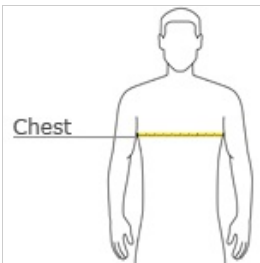

CARE INSTRUCTIONS

Machine wash warm, inside out, with like colors. Only non-chlorine bleach. Tumble dry low. Medium iron. Do not iron decoration. Do not dry clean.

front

back

HOW TO MEASURE

CHEST WIDTH

Measure under the arm and around the fullest part of the chest with arms down, keeping tape horizontal.

SIZE CHART

	XS	S	M	L	XL	2XL	3XL
Chest	31-34	34-37	38-41	42-45	46-49	50-53	54-57

COLOR INFORMATION

Asphalt
PMS BLACK 7U

Athletic Heather
PMS 428U

Black
PMS Black C

Dark Grey
Heather
PMS 426C

Deep Heather
PMS 2333CP